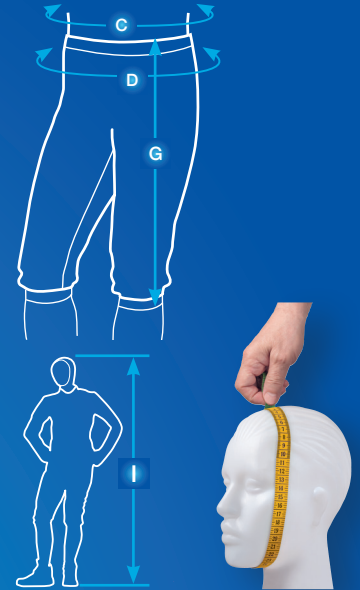

# SIZING CHART

For custom made uniform please indicate all measurements (A-I)

Please provide your measurements without extra cm added and measured without clothes on

Mask sizes round 0 1 1Plus 2  
cm ≤ 58 59-64 65-69 70-74  
From top of the head around the chin

Children		Mini	Mini	Mini	Mini				
Order size		128	134	140	146	152	158	164	170
Height (cm)	I	122-128	128-134	134-140	140-146	146-152	152-158	158-164	164-170
Chest (cm)	B	63-66	66-69	69-72	72-75	75-78	78-81	81-84	84-87
Waist (cm)	C	56-58	58-60	60-62	62-64	64-66	66-68	68-70	70-72
Hip (cm)	D	67-70	70-73	73-76	76-79	79-82	82-85	85-88	89-91
Length of the fencing jacket (cm)	E	36	38	40	42	44	46	48	50
Sleeve length (cm)	F	46	48	50	52	54	56	58	60
Pants length (cm)	G	57	58	61	63	66	68	69	71

Women									
Order size		36	38	40	42	44	46	48	
Height (cm)	I	158-164	158-164	164-170	164-170	170-176	170-176	176-182	
Chest (cm)	B	82-86	86-90	90-94	94-98	98-102	102-106	106-110	
Waist (cm)	C	62-66	66-70	70-74	74-78	78-82	82-86	86-90	
Hip (cm)	D	86-90	90-94	94-98	98-102	102-106	106-110	110-114	
Length of the fencing jacket (cm)	E	45.5	47	48.5	50	51.5	53	54.5	
Sleeve length (cm)	F	57.5	59	60.5	62	63.5	65	66.5	
Pants length (cm)	G	72	74	75	77	78	80	82	